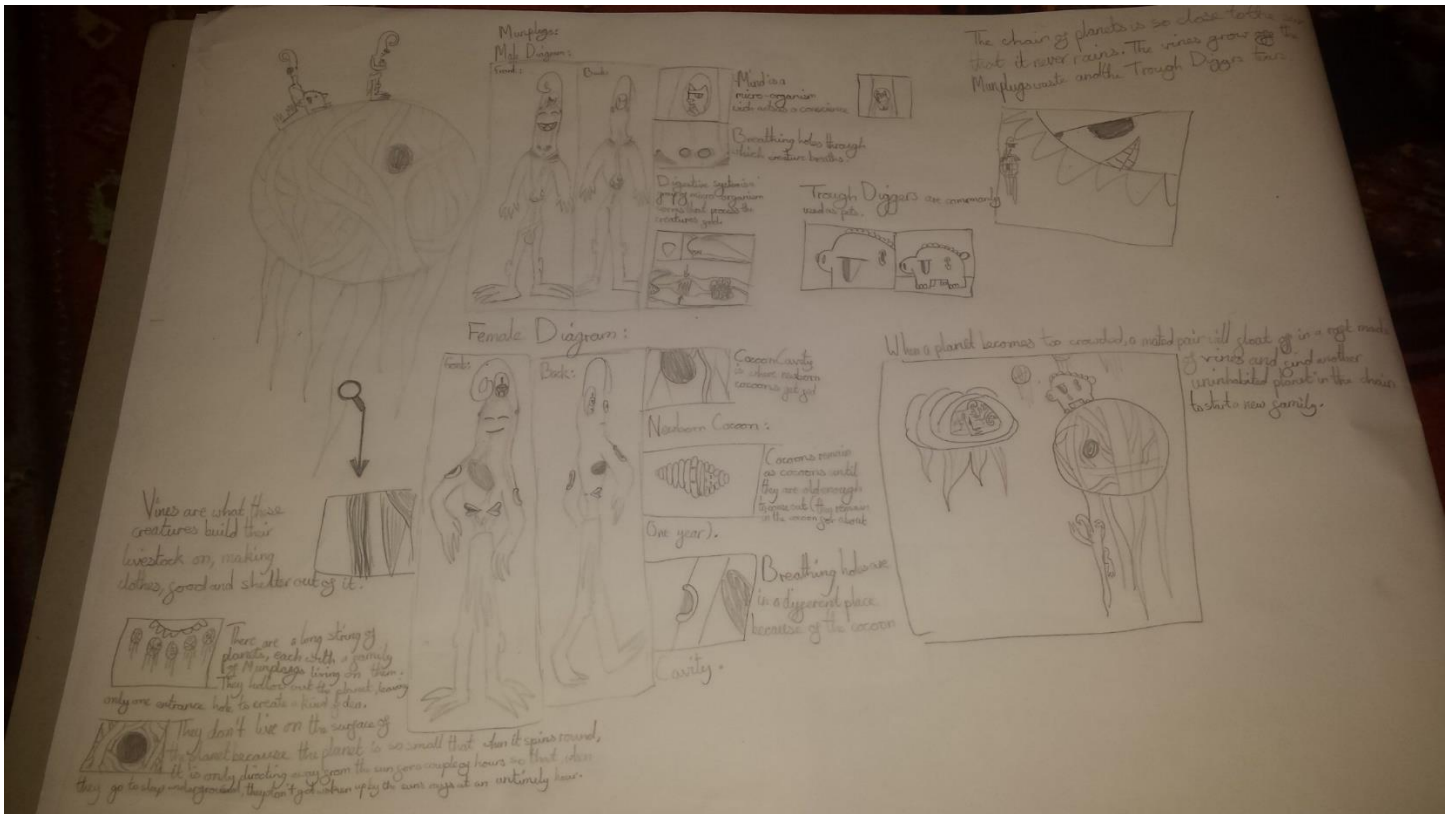

I think everyone would agree, these entries are out of this world!